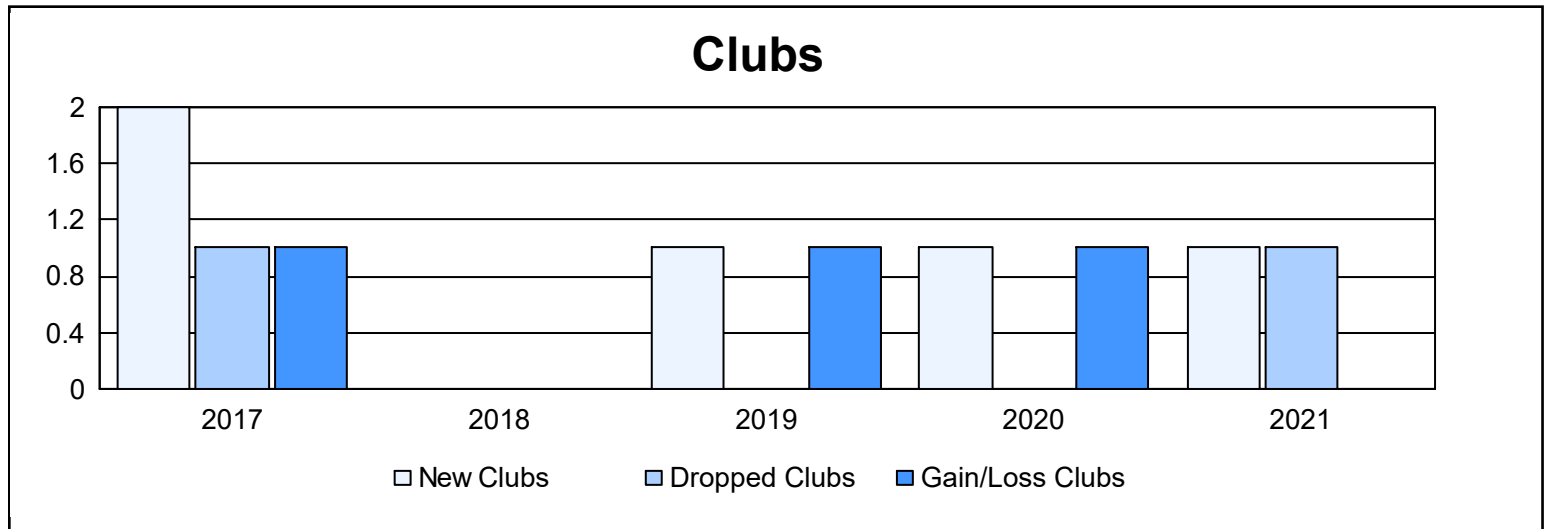

Year	New Clubs	Dropped Clubs	Gain/ Loss Clubs	New Members	Charter Members	Reinstate Members	Transfer Members	Total Member Added	Total Members Dropped	Gain/ Loss Members
2016-2017	2	1	1	112	53	3	11	179	170	9
2017-2018	0	0	0	116	4	8	7	135	207	-72
2018-2019	1	0	1	174	22	4	1	201	119	82
2019-2020	1	0	1	109	24	6	8	147	206	-59
2020-2021	1	1	0	102	72	25	2	201	207	-6
<b>Average</b>	<b>1</b>	<b>0</b>	<b>1</b>	<b>123</b>	<b>35</b>	<b>9</b>	<b>6</b>	<b>173</b>	<b>182</b>	<b>-9</b>

### Membership Composition June 2021 Cumulative