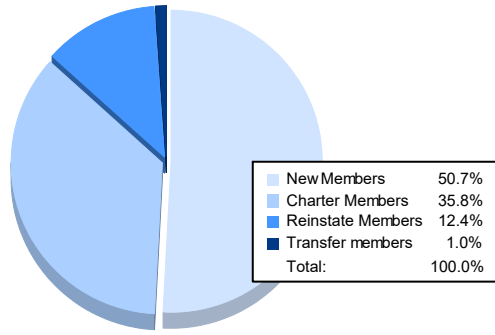

Year	New Clubs	Dropped Clubs	Gain/ Loss Clubs	New Members	Charter Members	Reinstate Members	Transfer Members	Total Member Added	Total Members Dropped	Gain/ Loss Members
2016-2017	2	1	1	112	53	3	11	179	170	9
2017-2018	0	0	0	116	4	8	7	135	207	-72
2018-2019	1	0	1	174	22	4	1	201	119	82
2019-2020	1	0	1	109	24	6	8	147	206	-59
2020-2021	1	1	0	102	72	25	2	201	207	-6
<b>Average</b>	<b>1</b>	<b>0</b>	<b>1</b>	<b>123</b>	<b>35</b>	<b>9</b>	<b>6</b>	<b>173</b>	<b>182</b>	<b>-9</b>

### Membership Composition June 2021 Cumulative

### Gender Composition June 2021 Cumulative