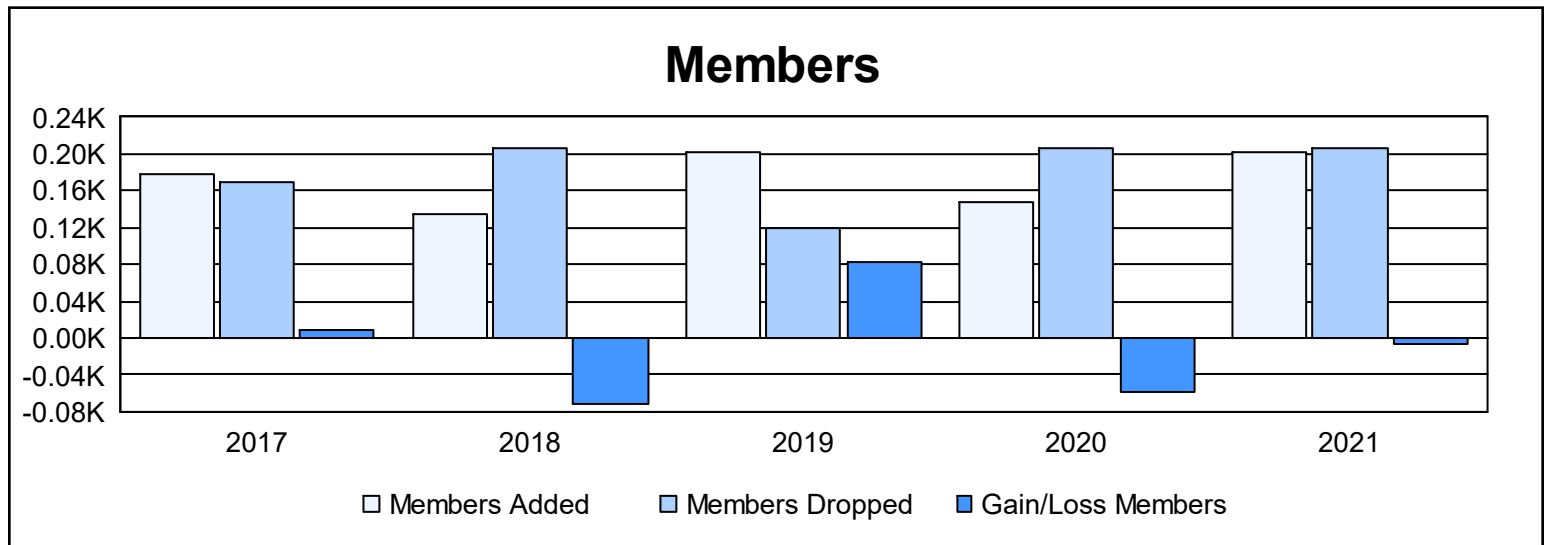

Year	New Clubs	Dropped Clubs	Gain/ Loss Clubs	New Members	Charter Members	Reinstate Members	Transfer Members	Total Member Added	Total Members Dropped	Gain/ Loss Members
2016-2017	2	1	1	112	53	3	11	179	170	9
2017-2018	0	0	0	116	4	8	7	135	207	-72
2018-2019	1	0	1	174	22	4	1	201	119	82
2019-2020	1	0	1	109	24	6	8	147	206	-59
2020-2021	1	1	0	102	72	25	2	201	207	-6
<b>Average</b>	<b>1</b>	<b>0</b>	<b>1</b>	<b>123</b>	<b>35</b>	<b>9</b>	<b>6</b>	<b>173</b>	<b>182</b>	<b>-9</b>

### Membership Composition June 2021 Cumulative